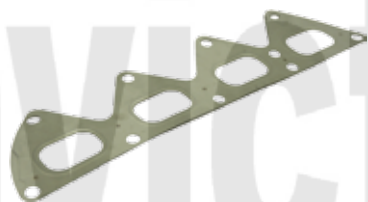

OE number:

INVICTA - Complete Range Coverage

Manifold / Maniverter Gaskets

MG817

RENAULT

OE number: 7700858735

MG840

LAND ROVER